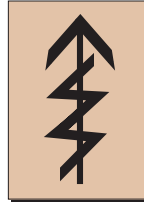

S.O.TECH Tactical Symbology™

Based on military map symbols enhanced to meet the modern operational environment

Commo

Trademark and copyright protected

THE MILITARY MAP SYMBOLOGY

The arrow signifies the automatic rifleman, on the shaft are symbols denoting the modern assault group member. We created Leader, Recon, Less Lethal, Breacher, Medic and Policeman just to name a few. Also included are Media, Casualties and Non-Combatants. Magnet symbols can be written on with erasable markers and magnets can be placed on a sand table or on a magnetic white board where the operational environment can be sketched and movements drawn.