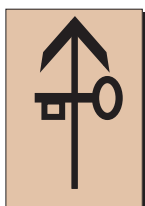

S.O.TECH Tactical Symbology™

Based on military map symbols enhanced to meet the modern operational environment

Supply

Trademark and copyright protected

THE MILITARY MAP SYMBOLOGY

The arrow signifies the automatic rifleman, on the shaft are symbols denoting the modern assault group member. We created Leader, Recon, Less Lethal, Breacher, Medic and Policeman just to name a few. Also included are Media, Casualties and Non-Combatants. Magnet symbols can be written on with erasable markers and magnets can be placed on a sand table or on a magnetic white board where the operational environment can be sketched and movements drawn.