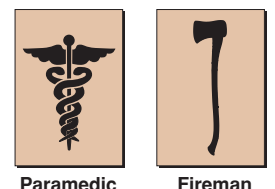

Blue or Red ink indicates friend or foe

Trademark and copyright protected