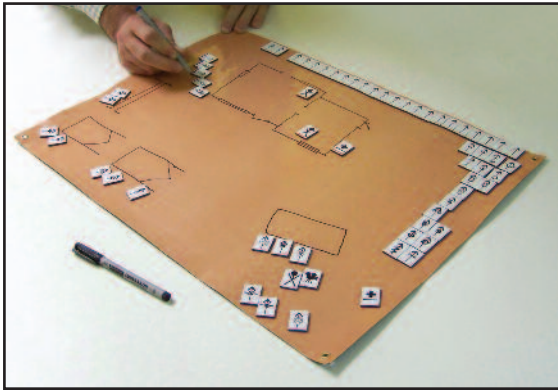

## Based on military map symbols enhanced to meet the modern operational environment

Magnet Roll-Up Set can be used on the hood of a vehicle or hung by grommets

Use on a larger magnetic board (not included) for larger operations

Sand table planning in the field

### THE MILITARY MAP SYMBOLOGY

TMPST (Tactical Mission Planning Set) is designed using magnetized tiles on a flexible magnetized dry erase panel which can be hung from grommets or laid out on the hood of a vehicle. Dry erase markers can be used to draw building layouts, terrain and movements. Magnet symbols can be written on with erasable markers and magnets can be placed on a sand table or magnetic white board where the operational environment can be sketched and movements drawn. Set includes magnetized tiles, dry erase panel and markers in a convenient carry pouch. S.O.TECH symbology includes commander, breacher, medic, police officer, EOD, psyops/negotiator and many other symbols applicable to military and law enforcement scenarios. Tiles and panel are in subdued colors for use in a tactical environment.

# A troop is injured — you run to and open your trunk — how do you tell which pack has a medical kit inside?

**S.O.TECH's identifier patches allow you to Velcro® tag your kit bags and packs according to the mission.**