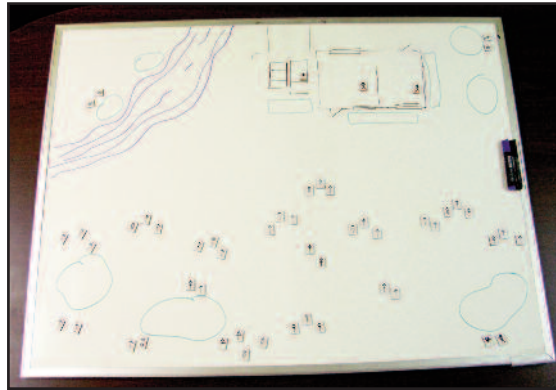

## Based on military map symbols enhanced to meet the modern operational environment

Magnet Roll-Up Set can be used on the hood of a vehicle or hung by grommets

Use on a larger magnetic board (not included) for larger operations

Sand table planning in the field

### THE MILITARY MAP SYMBOLOGY

TMPST (Tactical Mission Planning Set) is designed using magnetized tiles on a flexible magnetized dry erase panel which can be hung from grommets or laid out on the hood of a vehicle. Dry erase markers can be used to draw building layouts, terrain and movements. Magnet symbols can be written on with erasable markers and magnets can be placed on a sand table or magnetic white board where the operational environment can be sketched and movements drawn. Set includes magnetized tiles, dry erase panel and markers in a convenient carry pouch. S.O.TECH symbology includes commander, breacher, medic, police officer, EOD, psyops/negotiator and many other symbols applicable to military and law enforcement scenarios. Tiles and panel are in subdued colors for use in a tactical environment.

# A troop is injured — you run to and open your trunk — how do you tell which pack has a medical kit inside?

**S.O.TECH's identifier patches allow you to Velcro® tag your kit bags and packs according to the mission.**