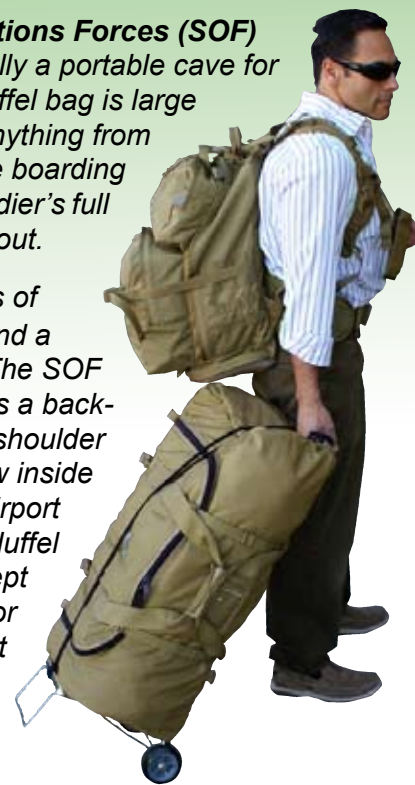

Wheel rack sold separately