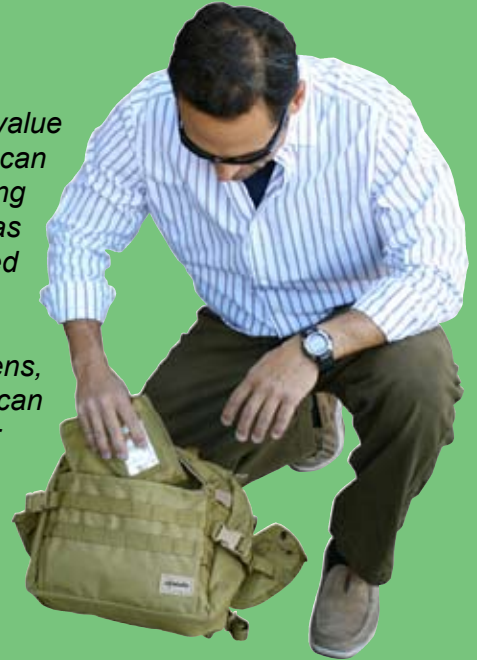

Neck Wallet

The neck wallet can hold all your high value items in (3) different carry methods. It can be worn around the neck as a hanging organizer, laid flat in a cargo pocket as an organizer, or folded again and used as a standard billfold. Great for passports, cell phones, MP3 Players, DVD's, thumb drives, credit cards, pens, and travel receipts. The neck wallet can be used as an ID or Badge carrier for trade shows, conventions, or security environments.