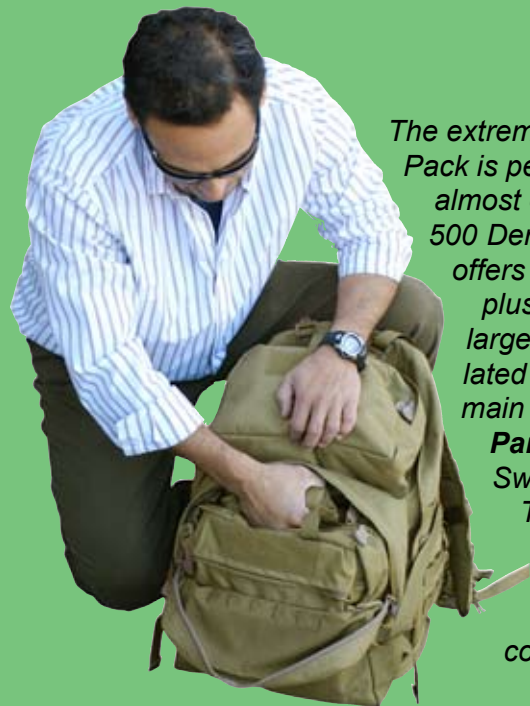

Mission Pack

The extremely comfortable, high capacity 3-day Mission Pack is perfect for long range travel and will hold an almost endless amount of gear. Constructed of 500 Denier nylon, the pack's main compartment offers over 2300 cu inches of storage space plus (2) large internal mesh pockets, (2) large external cargo pockets, and a ventilated drop-down pocket for wet gear. The main compartment can accept all **Mission Panels** including: Travel, Pet, Camera, Swimmer, and more (sold separately). The lower external cargo pocket is specifically sized to accommodate the **Mission Go Bag (MBG)** for quick grab-and-go situations. The main compartment is also outfitted with a slot to hold a 100 oz. hydration bladder.