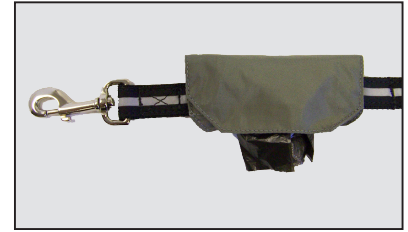

Adjustable nylon collar features a reflective strip. 1" width. Heavy-duty metal D-ring, plastic Fastex buckle closure and bar-tacked seams provide additional strength.

Reflective Leash: PAL-K9RL

Constructed with heavy-duty nylon with a reflective strip. The 6' length includes an extra loop at the end in case you need to keep your pet in close. Quality metal swivel-snap and bar-tacked seams provide additional strength.

Custom Name Tags

Have your pet's name custom embroidered onto a durable nylon Velcro™-backed name tape. They can be affixed to Paladin pet products to mark it as your pet's own. Sold in packs of five tapes.

Collapsible Bowl
(PAL-K9WB)

Reflective Collar
(PAL-K9PRC)
Reflective Leash
(PAL-K9RL)

Treat Belt Pouch
(PAL-K9TP)

First Aid Kit Medical Supplies (PAL-K9FAK)

Waste Bag Pouch (PAL-K9WBP)

Customize your tags with names, specific pouch items, or any information you choose.

 <p>PAL-MP-X Paladin Mission Pack, Expedition</p> <ul style="list-style-type: none"> • 1000 Denier Cordura backpack is versatile and adaptable. • Canine Panel drops inside main body for convenient carry. • Expedition has (2) external pockets and a drop down. 	 <p>PAL-MGB Paladin Mission Go Bag</p> <ul style="list-style-type: none"> • Short mission go bag for water, leashes, medical, and food. • Can be worn in six positions including satchel bag, briefcase or waist pack.
---	---